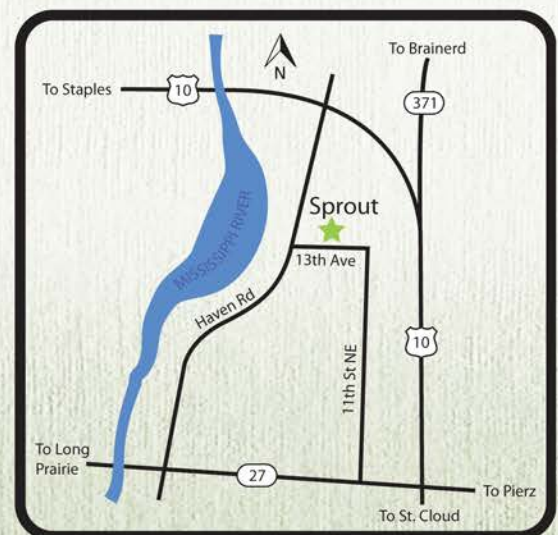

# GROWERS & MAKERS MARKETPLACE

Jan 28 Feb 25 Mar 25 Oct 28 Nov 18 Dec 9

2017  
SATURDAYS  
10AM - 3PM

LOCAL PRODUCE • MEAT & DAIRY • BAKED GOODS  
LOCAL ARTWORK • EDUCATIONAL EVENTS • LIVE MUSIC  
COOKING DEMOS LED BY CHEF MATT ANNAND OF PRAIRIE BAY  
KIDS ACTIVITIES • DEMONSTRATIONS

[www.sproutmn.com](http://www.sproutmn.com) 

609 13th Ave NE, Door 8, Little Falls, MN

Sponsored In Part By:

ARTPLACE